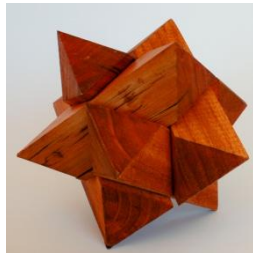

**Afriball** inspires creativity and mental stimulation and will keep adults and children guessing. The unique outer wire-net of overlapping circles symbolizes the Circle of life and can be molded into various shapes creating many ways to proudly display your **Afriball** by uniquely offering two puzzles in one.

The wire puzzle or wooden puzzle can be sold separately.

**Afriball** is the perfect gift for home, office or classroom.

**Afriball** makes an excellent corporate gifts and can be personalized with your company name printed on the ball and your company colors on the beads of the wire puzzle to further promote your company.

The wooden 3d puzzles come in three different sizes and can be made from three types of wood, pine, meranti and ash. The wooden puzzle comes in four different colors, light oak, teak, mahogany and white. There are three different shapes available currently, round, star and square.